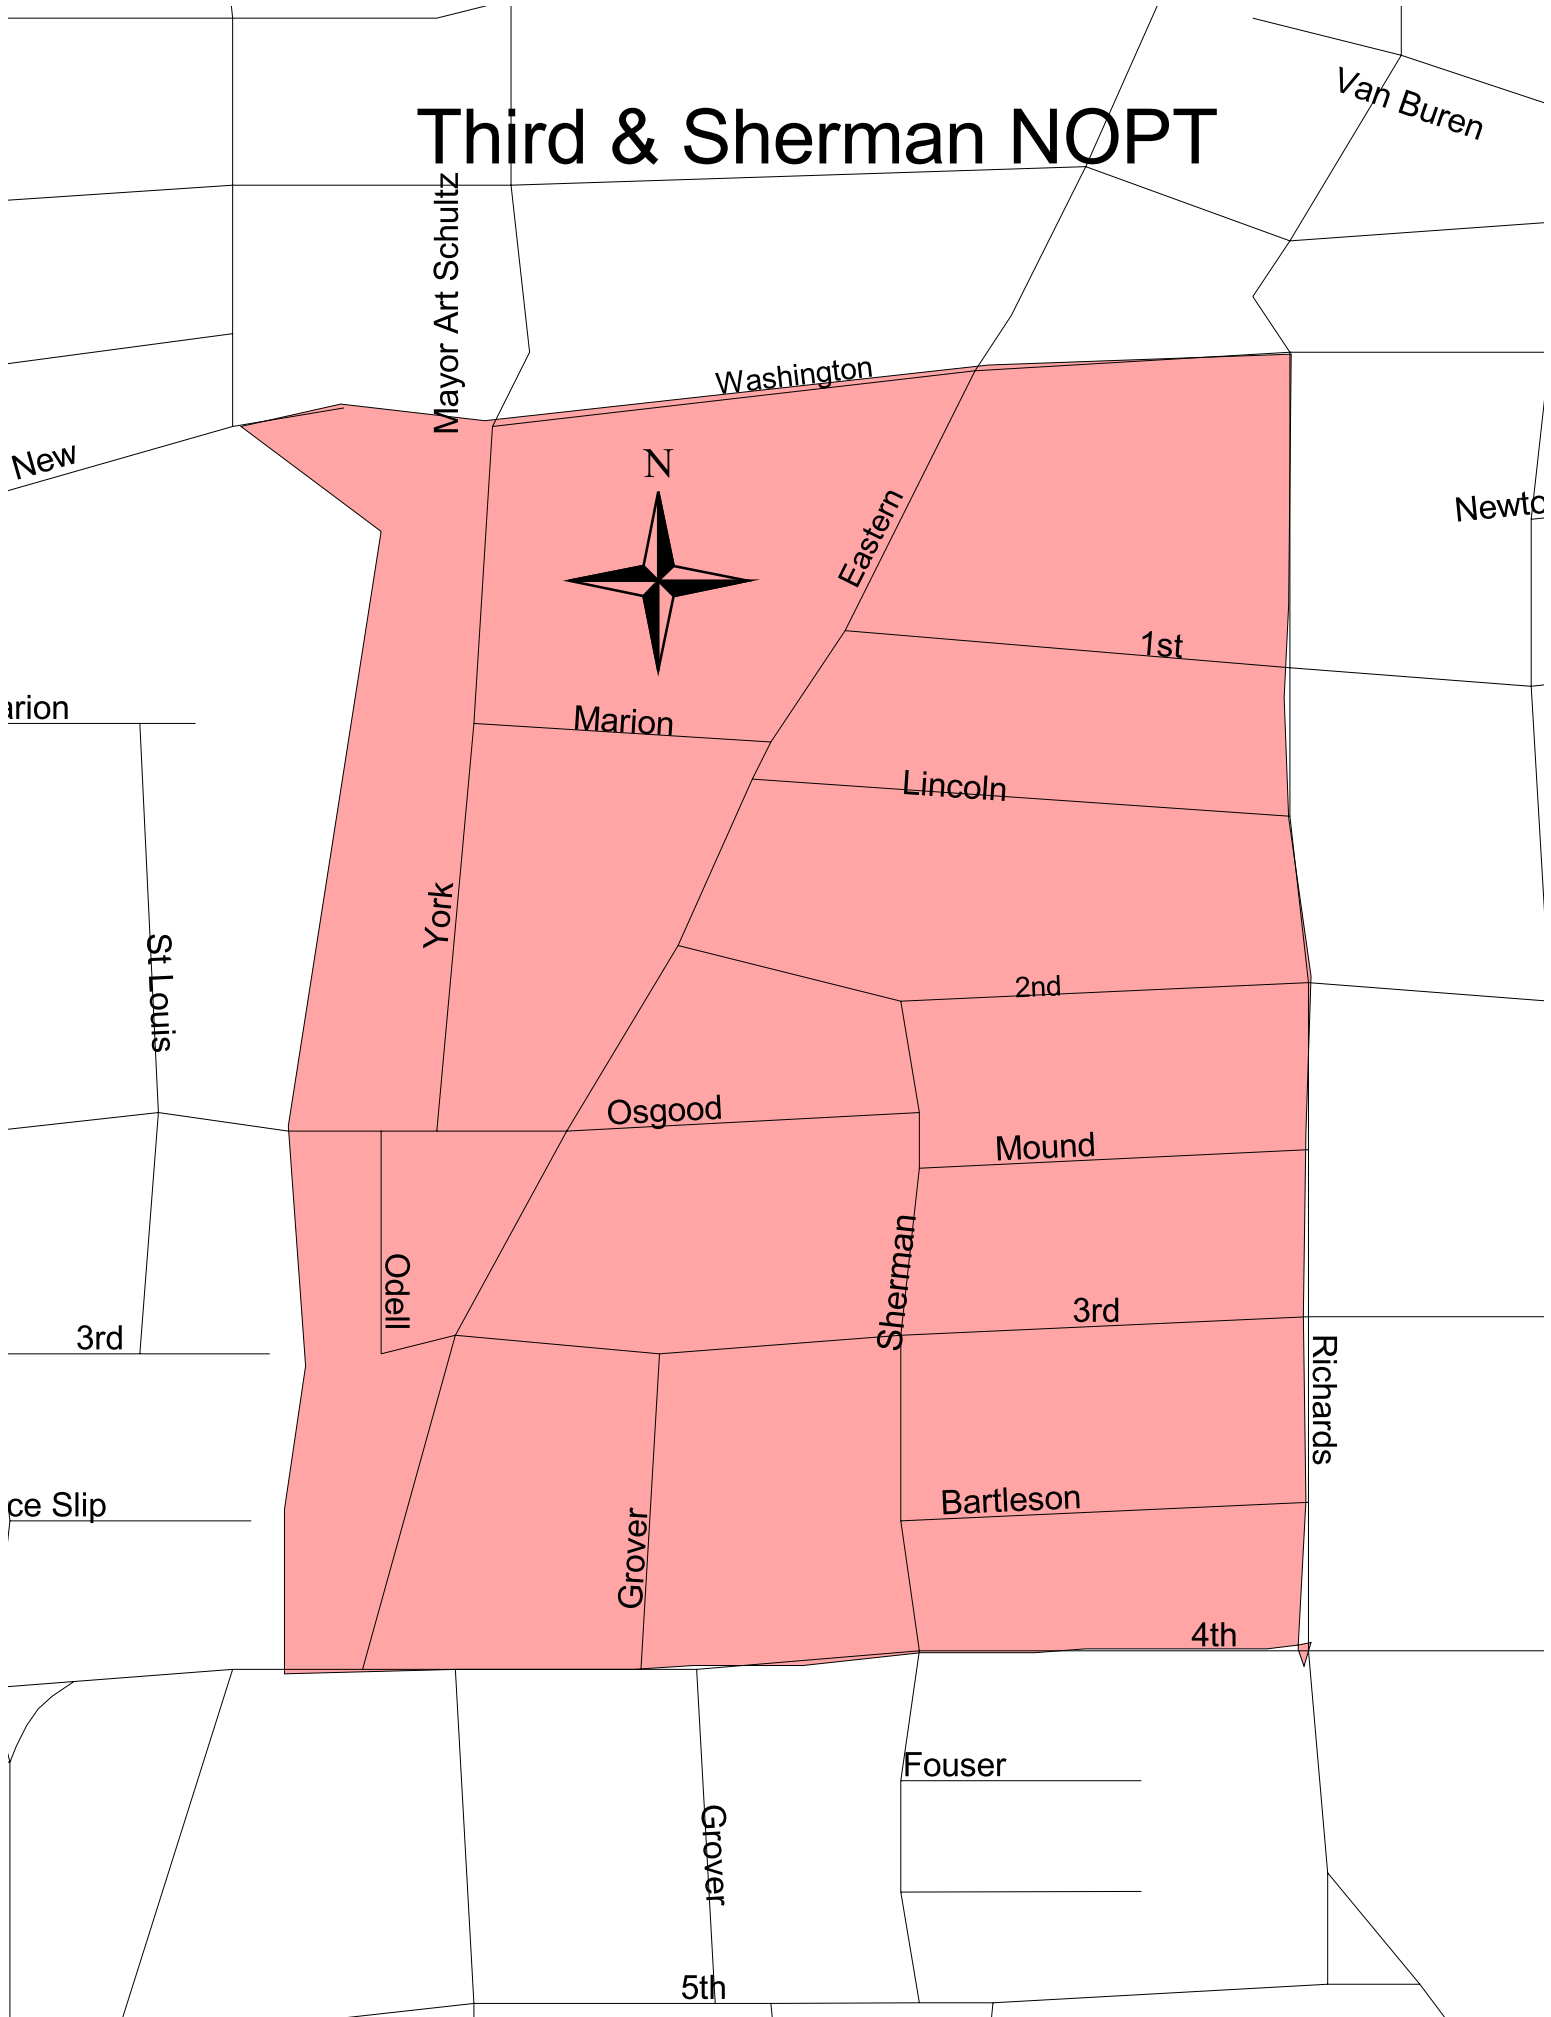

Third & Sherman NOPT

Van Buren

Washington

Mayor Art Schultz

New

Newtc

N

Eastern

1st

irion

Marion

Lincoln

York

2nd

St Louis

Osgood

Mound

Odell

Sherman

3rd

3rd

Richards

ce Slip

Grover

Bartleson

4th

Fouser

Grover

5th